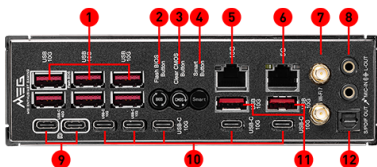

CONNECTIONS

1. USB 10Gbps (Type-A)
2. Flash BIOS Button
3. Clear CMOS Button
4. Smart Button
5. 10G LAN
6. 5G LAN
7. Wi-Fi / Bluetooth
8. HD Audio Connectors
9. USB 40Gbps (Type-C)
10. USB 10Gbps (Type-C)
11. USB 10Gbps (Type-A)
12. Optical S/PDIF-Out